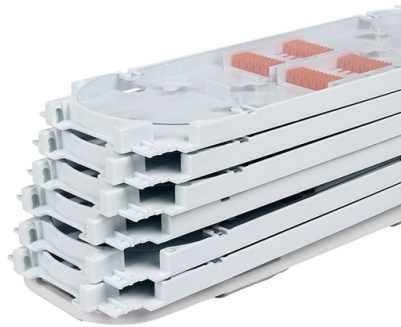

Cambodia OEM Fiber Distribution Box 6 Cores

Overview

This terminal box terminates up to 12-24 fiber optic cables, offers spaces for splitters and up to 12-24 fusions, allocates 6 x SC Duplex adapters or 6 x LC Quad adapters and working under both indoor and outdoor environments. It is a perfect cost-effective. 6 Cores Fiber Distribution Box FDB-106B IP-55 SC Connector PLC Splitter Fiber Distribution box (FDB), known as optical Distribution box (ODB) as well, is a compact fiber management product of small size. The fibersplicing, splitting, distribution can be done in this box, and meanwhile it provides solid protection and management for the FTTx network building. The entry size of the. Gcabling is a leading fiber box manufacturer & supplier. It is used as a termination point for the feeder cable to connect with drop cable in FTTx network system.

Article Content

96 Cores Fiber Optic Distribution Box

Upgrade your network with the 96 cores fiber optic distribution box. 96 cores, weatherproof, and easy to maintain. Boost your infrastructure now!

Fiber Distribution Box & Terminal Box | Top-Quality

Fiber Distribution Box & Terminal Box manufacturer. Fiber Distribution Box are used in cross-connection (indoor and outdoor devices). They are available in

Fiber Optic Distribution Box | Fibermint

Fiber distribution boxes for FTTH termination. Splice boxes & distribution units. Wall/floor mount, 4-144 cores. OEM available. Get pricing.

Fiber Optic Distribution Box

We classify distribution box by material or capacity: Material: ABS, PC, SMC or metal. Conventional fiber splitting boxes are made of high-quality plastic ABS or

Go4Fiber Round fan out box, Distribution cable, 6 cores