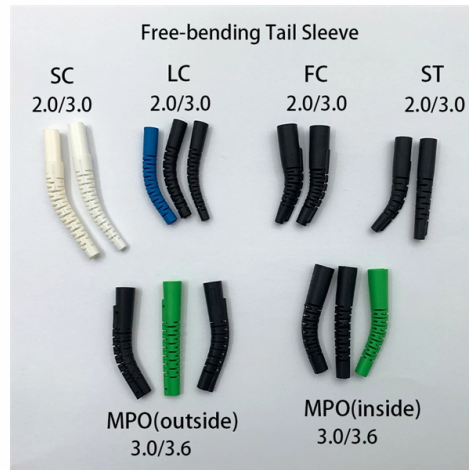

Dimensions of a Nine-Position Distribution Box

Overview

✓ The nine-box grid is a 3x3 matrix that plots employees based on two dimensions: current performance (low, moderate, high) and future potential (low, moderate, high). The 9-Box Performance Grid is a tool that helps companies evaluate their employees and which Position and Career path best suits them. It is based on 2 variables: Potential. In this. In the early 1970s, McKinsey & Company introduced the 9-box grid framework to help business leaders prioritize investments within a corporate portfolio. What was once a strategic tool for investments has now evolved into a widely used HR tool for measuring and assessing employee performance and. The 9-box grid plots employees on two axes, performance and potential, into nine cells that show who is ready for more, who needs support, and where your future leaders sit today.