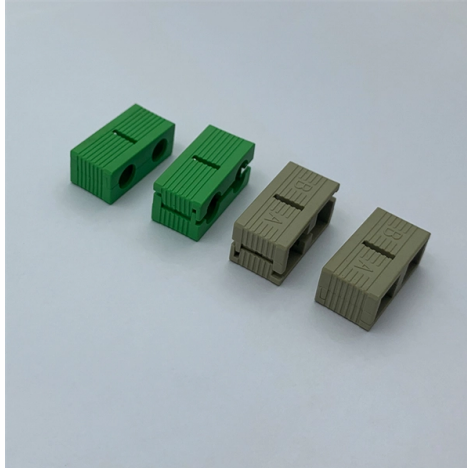

Fiber Optic Cable Guiding Device

Overview

Fiber Guide is designed to protect and route fiber optic patch cords, multi-fiber cable assemblies, and intrafacility fiber cable to and from fiber splice enclosures, fiber distribution frames and fiber optic terminal devices. Fiber Guide is designed to protect and route fiber optic patch cords, multi-fiber cable assemblies, and intrafacility fiber cable to and from fiber splice enclosures, fiber distribution frames and fiber optic terminal devices. Find great deals on cable installation tools, including sheaves, hangers and entry guides, for running standard or fiber optic cable through manholes. The FIGARO is a passive device for the intermediate storage of fibre optic cables in a circular coil, allowing the winding and unwinding of a cable without starting with a cable's end. The FIGARO is the modern equivalent of the manual figure-eighting technique, any operative used to this process. CommScope's FiberGuide® system has been the go-to fiber raceway choice for central offices, data centers and mobile switching centers for over 30 years. A web-based configuration tool that allows users to import layouts, design raceways in a 3D format and export detailed drawings and BOMs for easy. Flexible light guides perform vital roles in many industries, and SCHOTT has the expertise to understand the key requirements of them all. Our in-house development teams and production facilities produce the latest glass optical fibers, bundles, cables and assemblies for versatile and customized. Comparison list 0 of 5 products in the comparison list No product has been added for comparison yet. Not a customer yet?

The FOA Reference For Fiber Optics

The light from the transmitter is coupled into the fiber with a connector and is transmitted through the fiber optic cable plant. The light from the end of the fiber

LANCIER CABLE GmbH: Accessories for Cable Laying