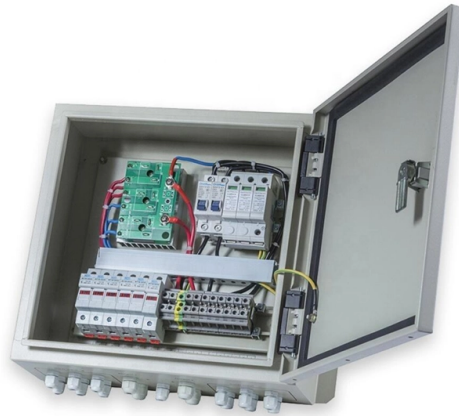

Fiji Primary Distribution Box

Overview

Fiji power strips and PDU power distribution units for surface mount, rack mount and general purpose applications. Quality Fiji power strips, in stock, for standard duty applications up to. Established in 1970, CLYDE is a highly reputed Distributor & After-Sales Service provider in Fiji Islands & neighbouring South Pacific nations, for Power Generators, Construction Machinery, Water Pumps, Air Compressors, Farm Equipment and other Industrial, Commercial, Domestic utility products. Box Size: Making sure the size of the box is adequate for both current requirements and potential future expansions. Power distribution boxes. And many more. Machineequipments is a Power Distribution Equipment Manufacturers in Fiji, Power Distribution Equipment Fiji, Power Distribution Equipment Suppliers Fiji and Exporters in Fiji for Power Distribution Equipment. You can contact us by email at sales@machineequipments.

A Definitive Guide To Distribution Boxes

The distribution box acts as the center of power distribution, distributing electricity to all connected devices. A distribution box, also known as a distribution board, panel board, breaker

What Is an Electrical Distribution Box? An electrical distribution box serves as a centralized unit for distributing electrical power within various structures,

Distribution Box Guide: Types, Components & Solutions

Understanding Distribution Boxes: A Comprehensive Guide

A distribution box, also known as a power distribution box or electrical distribution box, is used to distribute electrical power safely to multiple