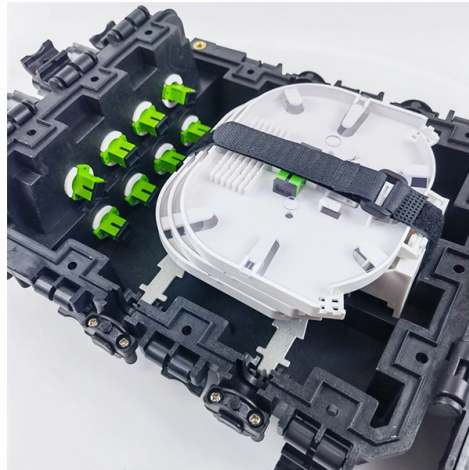

Lead-lined distribution box

Overview

This lead-lined box is suitable for laboratory use, educational settings, industrial applications, and secure transport of small radioactive sources. These boxes are not sealed units and are intended for controlled environments. SMART DISTRIBUTION BOXES FOR FLEXIBLE BUILDINGS. Our flexible distribution boxes enable reliable, decentralised signal transmission and power transmission up to protection class IP67 – wherever passive distribution boxes are required. Shop products from small business brands sold in Amazon's store. Learn more This product has sustainability features recognized by trusted. This streamliner distribution box is made of aluminum alloy extrusion, making it slim yet great toughness character. Extremely lightweight and takes much less storage space. Built up with cUL-listed turn-n-lock Powerlead connector and compatible. Get the best deals for Lead Lined Box at eBay. We have a great online selection at the lowest prices with Fast & Free shipping on many items! Custom power distribution boxes featuring precise sheet metal fabrication, designed for efficient power management.

Article Content

Bel Art™ Lead-Lined Polyethylene Storage Boxes

Bel Art Lead-Lined Polyethylene Storage Boxes from Bel Art™. Bel-Art - For storing vials of isotopes, contaminated instruments and tools, radioactive samples, solutions or waste Shop Bel Art™ Lead

Service drop

In electric power distribution, a service drop is an overhead electrical line running from a utility pole to a customer's building or other premises. It is the point where

Lead-Lined Box with Hinged Lid

A Definitive Guide To Distribution Boxes

The distribution box acts as the center of power distribution, distributing electricity to all connected devices. A distribution box, also known as a distribution board, panel board, breaker