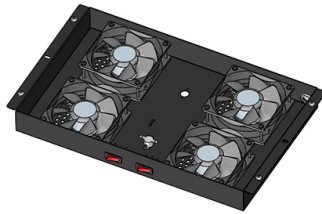

Monaco electrical distribution box dimensions and prices

Overview

This non-ducted system includes the rooftop unit, ceiling controls, and wall thermostat, so you can cool down fast. Specs Capacity: 13,500 Btu per hour Airflow: 470 CFM (cubic feet per minute) Max wind coverage: 30' Dimensions and Weight: Air conditioner: 29-1/2" long x 27-5/8". Large electrical power distribution boxes come in several sizes—single-gang for one device, double-gang for two, and so on. Picking the right size helps you stay safe, follow. The XL type low-voltage power distribution cabinet uses domestically designed new components. The enclosure is made of bent steel plates, featuring a compact structure, easy maintenance, and flexible circuit scheme combinations. Metal distribution boxes are designed for both. Selecting the right electrical box dimensions requires a strategic approach that balances technical performance, cost, and long-term operational needs. This report offers comprehensive.

Surface mounted distribution box, IP 65 - Distribution box ...

Distribution box, surface mount, transparent door, N/PE rail 1×18 mod,
H×W×D=285×410×140mm, IP65, 660V AC, 1000 V DC

Monaco RV Electrical Wiring Diagram: Essential Guide

Understanding this diagram is essential for troubleshooting and maintenance. The diagram typically includes information on power sources,

METAL DISTRIBUTION BOX

METAL DISTRIBUTION BOX VM-DBM range of surface type metal distribution boxes or metal clad consumer units are available in up to 13* different sizes to suit your needs.

Product Structure and Dimensions. The XL-21 type low-voltage power distribution cabinet is an indoor wall-mounted, single-sided front-opening distribution device. Its basic structure is made of bent steel