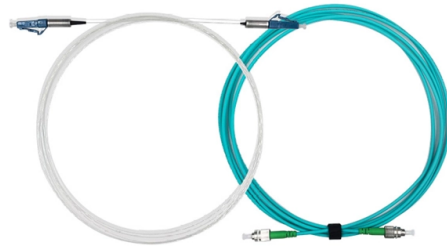

Mongolian Bridge Railing Lights

Overview

Mongolia Bridge Railing Lighting is a lighting system integrated into Mongolia Bridge Railings. These lighting solutions provide a safe environment for pedestrian and vehicle traffic, while increasing the aesthetic appearance of the bridge. It adapts to the architectural design of the bridges with. Revitalizing bridges with stunning dynamic LED bridge lighting can create a unique identity for bridges of all types – from new, modest, and utilitarian bridges to historic, monumental, and iconic bridges. Innovative bridge lighting and bridge street lighting can attract visitors, drive economic. ERCO LED outdoor luminaires with up to seven different light distributions offer designers a wide range of creative freedom. Common areas and pedestrian walkways have specific lighting requirements to ensure safe navigation and access in dark or. On the evening of November 10, as night fell, the lights on the Maraqqin Bridge in Xilinhot City, Xilingol League, Inner Mongolia Autonomous Region slowly lit up, making the simple and elegant bridge more dazzling.

Article Content

Drunk driver hits lighting poles and destroys bridge railing

Drunk driver hit lighting poles and destroyed railing of Peace bridge last night (Dec 21st). Fortunately, no one was injured as a result of this crash. Lately the number of vehicular accidents associated with