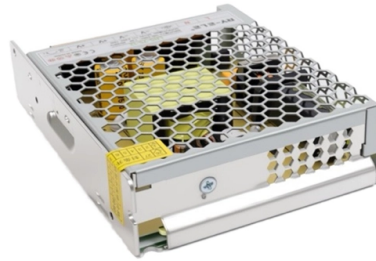

Price of a single splice pole for optical cable lines

Overview

Fiber optic splicing costs vary widely depending on project size, location, fiber type, and site conditions. From weather to bullets, the iron and steel construction requires no additional protective covering. Furnished with four plugged cable ports (2 aluminum and 2 plastic) for either All-Dielectric Self-Supporting (ADSS) or. Charging by splice can be difficult unless you are working for a single customer and you know what to expect. Here i might be doing a data rack that might only be 12 splices so it takes time to set up and pack up where as other times it might be 48 splices and only takes a small amount of extra. There are two primary methods of splicing fiber optic cables: fusion splicing and mechanical splicing. Fusion Splicing: This method involves aligning two fiber ends and using an electric arc to melt them together, creating a. The combined Level 2 City & Guilds and Level 3 Open Awards Fibre Installation & Testing course allows you to earn your Level 3 ECS Card with ease! Fibreplus Ltd is ISO 9001 Registered, demonstrating the ability to consistently provide products and services that meet customer and regulatory. Fiber Splice Closures provide the required space essential for fiber optic fusion splicing. In addition, there are two main variations of the Fiber Splice Closure: vertical and horizontal; these closures are commonly used for outdoor applications.

Article Content

24 Cores Fiber Optic Splice Boxes

Shop our 24 cores fiber optic splice boxes for reliable FTTH solutions. Durable, IP65-rated closures with high core counts for efficient network management.

Optical Terminal Enclosure

The Primus Cable Optical Terminal Enclosure (OTE) is made to support the splicing and the termination of optical drops as well as traditional splicing primarily within aerial, pole or wall mount applications.