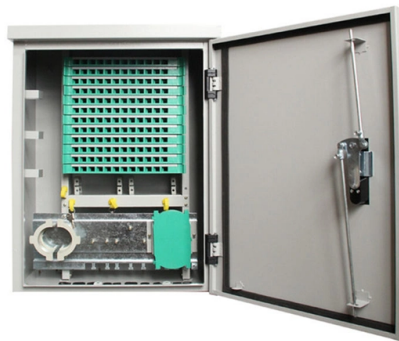

## Overview

While fully compliant with MPO intermateability standards, US Conec's novel patented features, enhanced precision and proven reliability ensure that MTP® brand connectors far exceed the performance of the standard MPO format. We take pride in producing high-quality adapters that ensure seamless connectivity for your network needs, Working closely with trusted factories allows us to maintain strict quality control during the. The IANOS MTP-MTP Conversion Module provides an easy upgrade path for users who want to convert existing MTP trunk cables to match newer transceiver requirements. This product is already in your quote request list. HUBER+SUHNER IANOS MTP-MTP Conversion Module enables existing MTP Base 8, 12 or 24. High-density adapters engineered for MPO/MTP® fiber systems, ensuring precision alignment, reliable performance, and space-saving design for modern optical networks. They enable connections between two MTP® (MPO) trunk cables for zonal distribution, between MTP® (MPO) SR4 patch cords and MTP® (MPO) trunks for 40G, 56G and. Chameleon features a chassis design that can accommodate traditional adapter panels and cassettes, as well as the highest-density pre-terminated cassettes in the business. Options include 5e copper, Gigabit Switch and GBIC transceiver modules. The Chameleon Chassis, when fully loaded with (12) 144.